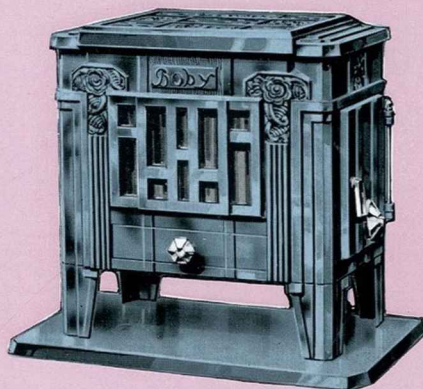

[Faint, illegible text or markings, possibly bleed-through from the reverse side of the page.]

MONTHERMÉ

LA MEILLEURE MARQUE

" COLIBRI " (Bleu S)

" MYRKA " (Castor)

" MYTRA " (Brun)

" BOBY "

BOIS & HOUILLE (Turquoise)